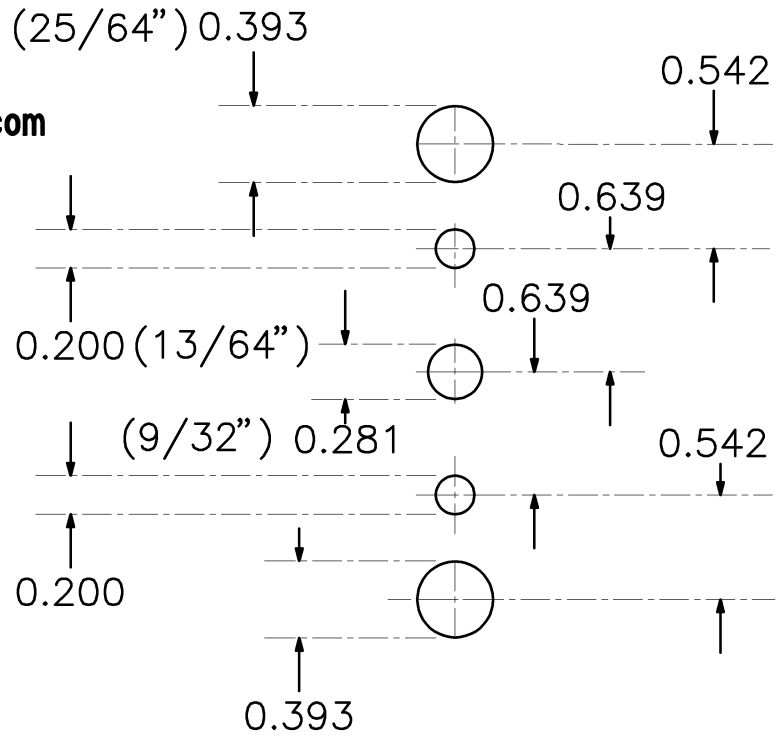

<http://ntp-led-driver.com>

1:1 MOUNTING DRILL TEMPLATE

EXAMPLE 1:1 PLATE ARTWORK DESIGN